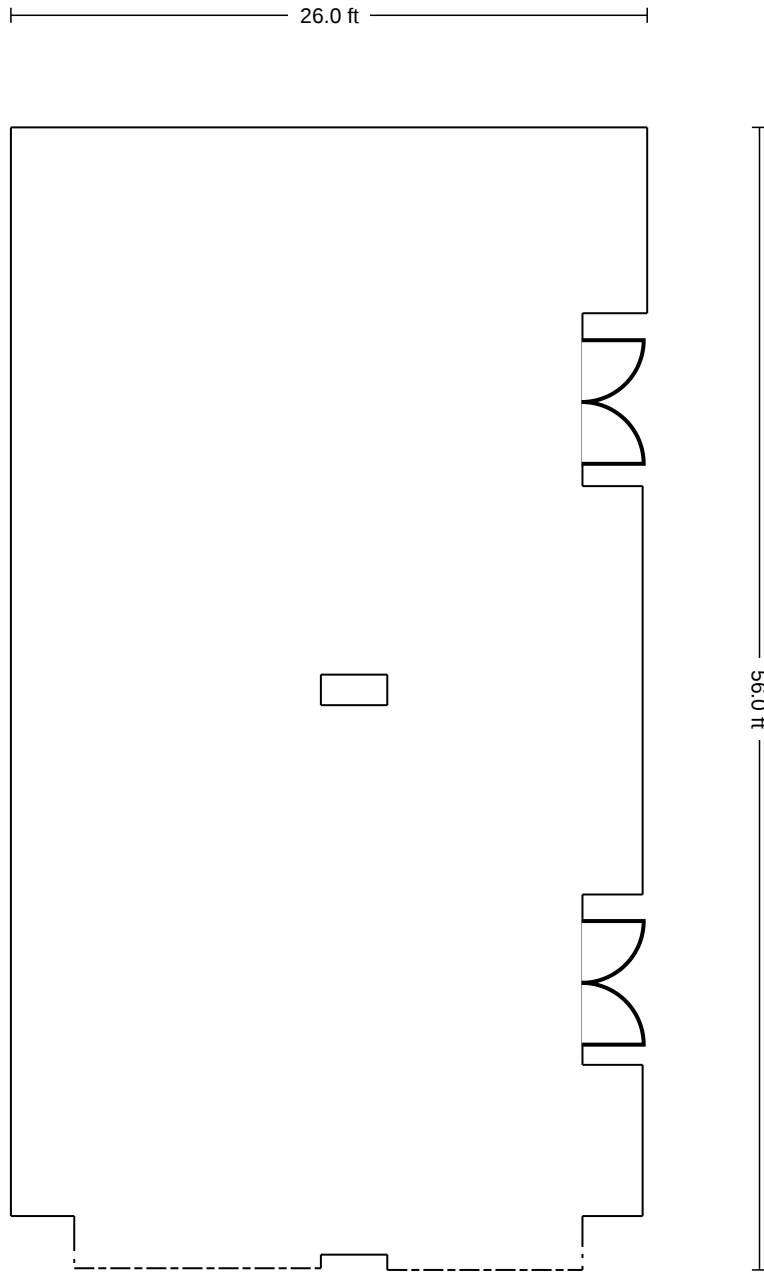

DoubleTree Resort by Hilton Hollywood Beach - Sian A

TOTAL SQUARE FEET: 728 Sq Ft. POWER OUTLETS: 0

4000 S Ocean Dr Hollywood FL 33019

DoubleTree Resort by Hilton Hollywood Beach - Sian B

TOTAL SQUARE FEET: 1456 Sq Ft. POWER OUTLETS: 0

4000 S Ocean Dr Hollywood FL 33019

Sian

Floor: Level 1

DoubleTree Resort by Hilton Hollywood Beach

4000 S Ocean Dr Hollywood FL 33019

DoubleTree Resort by Hilton Hollywood Beach - Ocean

TOTAL SQUARE FEET: 1815 Sq Ft. POWER OUTLETS: 0

4000 S Ocean Dr Hollywood FL 33019

DoubleTree Resort by Hilton Hollywood Beach - Indigo

TOTAL SQUARE FEET: 754 Sq Ft. POWER OUTLETS: 0

4000 S Ocean Dr Hollywood FL 33019

DoubleTree Resort by Hilton Hollywood Beach - Waterway

TOTAL SQUARE FEET: 1815 Sq Ft. POWER OUTLETS: 0

4000 S Ocean Dr Hollywood FL 33019

DoubleTree Resort by Hilton Hollywood Beach - Coral

TOTAL SQUARE FEET: 0 Sq Ft. POWER OUTLETS: 0

4000 S Ocean Dr Hollywood FL 33019