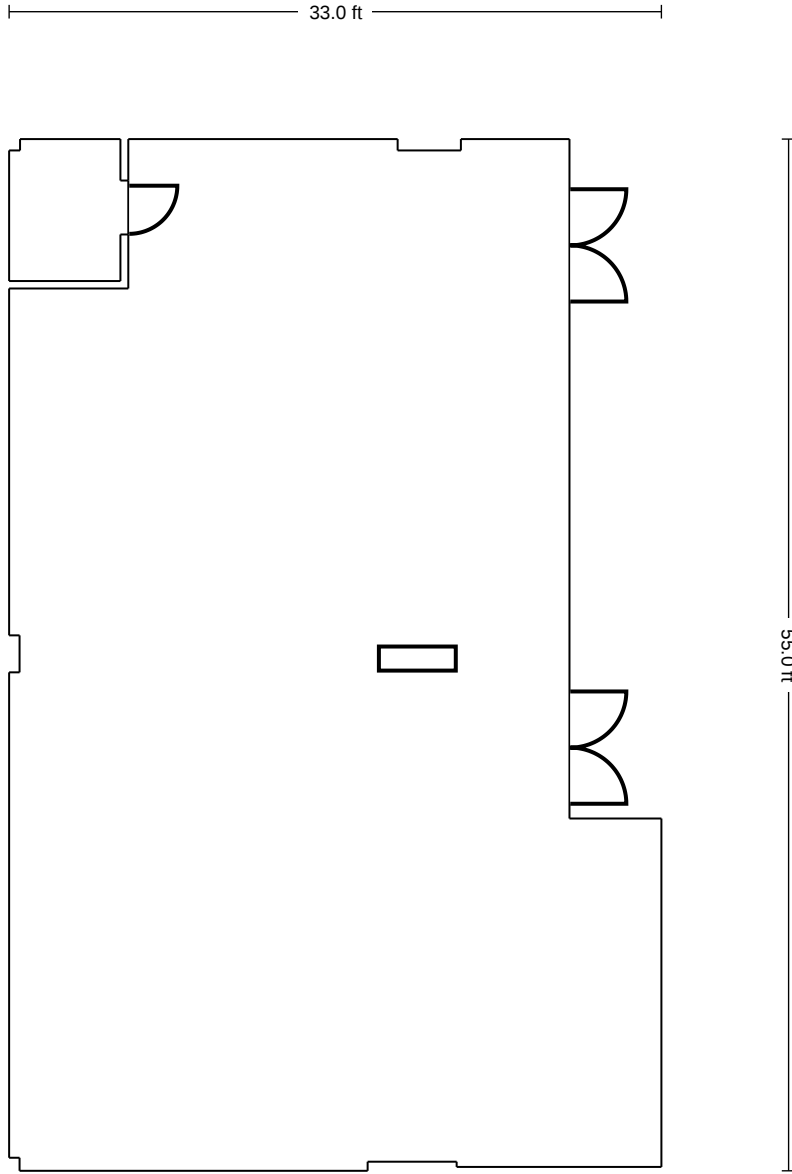

DoubleTree Resort by Hilton Hollywood Beach - Sian A

TOTAL SQUARE FEET: 728 Sq Ft. POWER OUTLETS: 0

4000 S Ocean Dr Hollywood FL 33019

DoubleTree Resort by Hilton Hollywood Beach - Sian B

TOTAL SQUARE FEET: 1456 Sq Ft. POWER OUTLETS: 0

4000 S Ocean Dr Hollywood FL 33019

Sian

Floor: Level 1

DoubleTree Resort by Hilton Hollywood Beach

4000 S Ocean Dr Hollywood FL 33019

DoubleTree Resort by Hilton Hollywood Beach - Ocean

TOTAL SQUARE FEET: 1815 Sq Ft. POWER OUTLETS: 0

4000 S Ocean Dr Hollywood FL 33019

DoubleTree Resort by Hilton Hollywood Beach - Indigo

TOTAL SQUARE FEET: 754 Sq Ft. POWER OUTLETS: 0

4000 S Ocean Dr Hollywood FL 33019

DoubleTree Resort by Hilton Hollywood Beach - Waterway

TOTAL SQUARE FEET: 1815 Sq Ft. POWER OUTLETS: 0

4000 S Ocean Dr Hollywood FL 33019

DoubleTree Resort by Hilton Hollywood Beach - Coral

TOTAL SQUARE FEET: 0 Sq Ft. POWER OUTLETS: 0

4000 S Ocean Dr Hollywood FL 33019