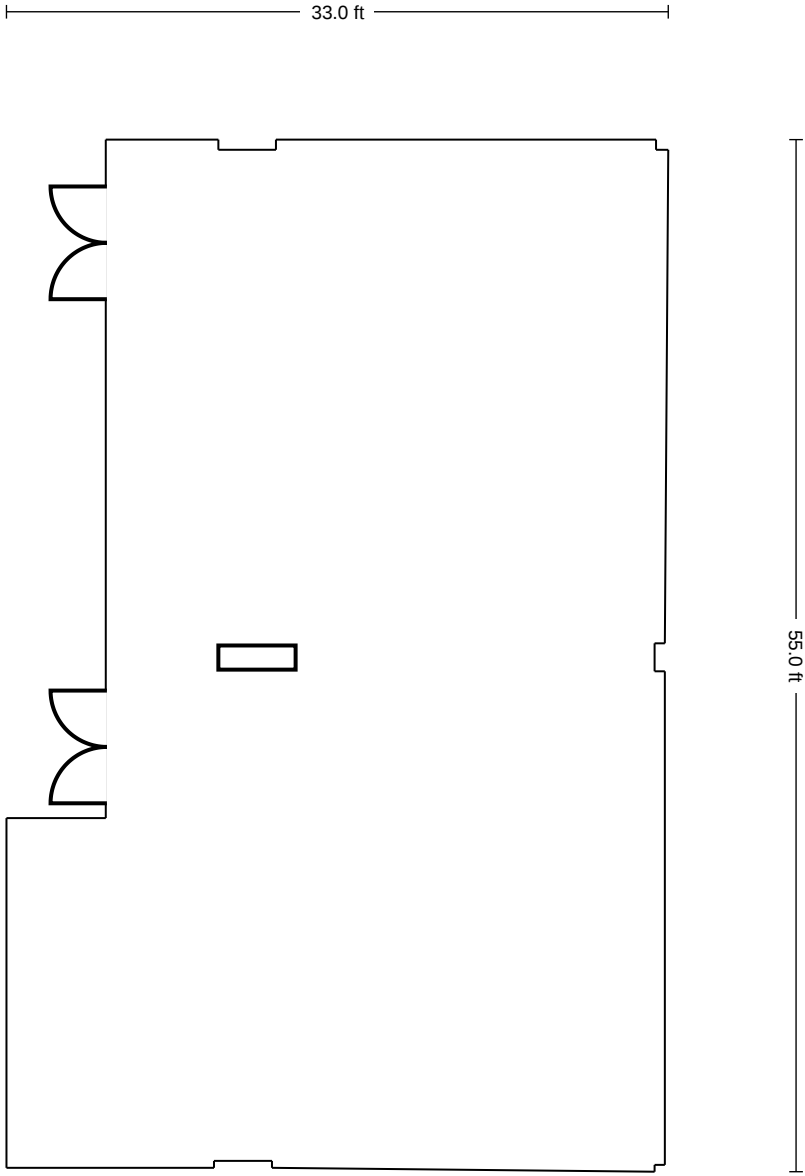

DoubleTree Resort by Hilton Hollywood Beach - Sian A

TOTAL SQUARE FEET: 728 Sq Ft. POWER OUTLETS: 0

4000 S Ocean Dr Hollywood FL 33019

DoubleTree Resort by Hilton Hollywood Beach - Sian B

TOTAL SQUARE FEET: 1456 Sq Ft. POWER OUTLETS: 0

4000 S Ocean Dr Hollywood FL 33019

Sian

Floor: Level 1

DoubleTree Resort by Hilton Hollywood Beach

4000 S Ocean Dr Hollywood FL 33019

DoubleTree Resort by Hilton Hollywood Beach - Ocean

TOTAL SQUARE FEET: 1815 Sq Ft. POWER OUTLETS: 0

4000 S Ocean Dr Hollywood FL 33019

DoubleTree Resort by Hilton Hollywood Beach - Indigo

TOTAL SQUARE FEET: 754 Sq Ft. POWER OUTLETS: 0

4000 S Ocean Dr Hollywood FL 33019

DoubleTree Resort by Hilton Hollywood Beach - Waterway

TOTAL SQUARE FEET: 1815 Sq Ft. POWER OUTLETS: 0

4000 S Ocean Dr Hollywood FL 33019

DoubleTree Resort by Hilton Hollywood Beach - Coral

TOTAL SQUARE FEET: 0 Sq Ft. POWER OUTLETS: 0

4000 S Ocean Dr Hollywood FL 33019