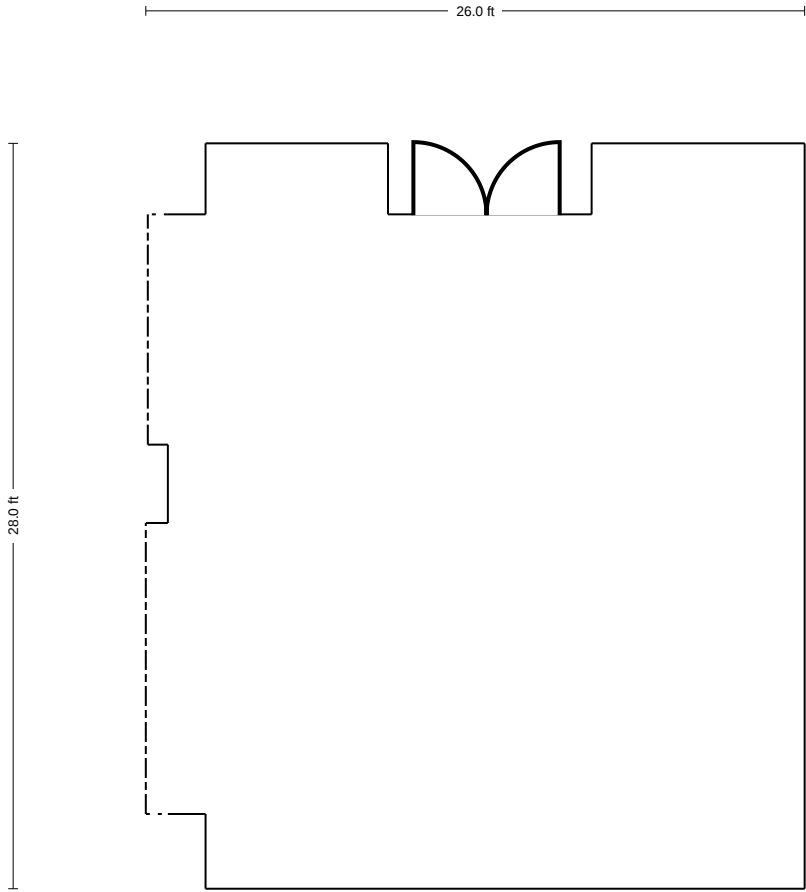

DoubleTree Resort by Hilton Hollywood Beach - Sian A

TOTAL SQUARE FEET: 728 Sq Ft. POWER OUTLETS: 0

4000 S Ocean Dr Hollywood FL 33019

DoubleTree Resort by Hilton Hollywood Beach - Sian B

TOTAL SQUARE FEET: 1456 Sq Ft. POWER OUTLETS: 0

4000 S Ocean Dr Hollywood FL 33019

Sian

Floor: Level 1

DoubleTree Resort by Hilton Hollywood Beach

4000 S Ocean Dr Hollywood FL 33019

DoubleTree Resort by Hilton Hollywood Beach - Ocean

TOTAL SQUARE FEET: 1815 Sq Ft. POWER OUTLETS: 0

4000 S Ocean Dr Hollywood FL 33019

DoubleTree Resort by Hilton Hollywood Beach - Indigo

TOTAL SQUARE FEET: 754 Sq Ft. POWER OUTLETS: 0

4000 S Ocean Dr Hollywood FL 33019

DoubleTree Resort by Hilton Hollywood Beach - Waterway

TOTAL SQUARE FEET: 1815 Sq Ft. POWER OUTLETS: 0

4000 S Ocean Dr Hollywood FL 33019

DoubleTree Resort by Hilton Hollywood Beach - Coral

TOTAL SQUARE FEET: 0 Sq Ft. POWER OUTLETS: 0

4000 S Ocean Dr Hollywood FL 33019