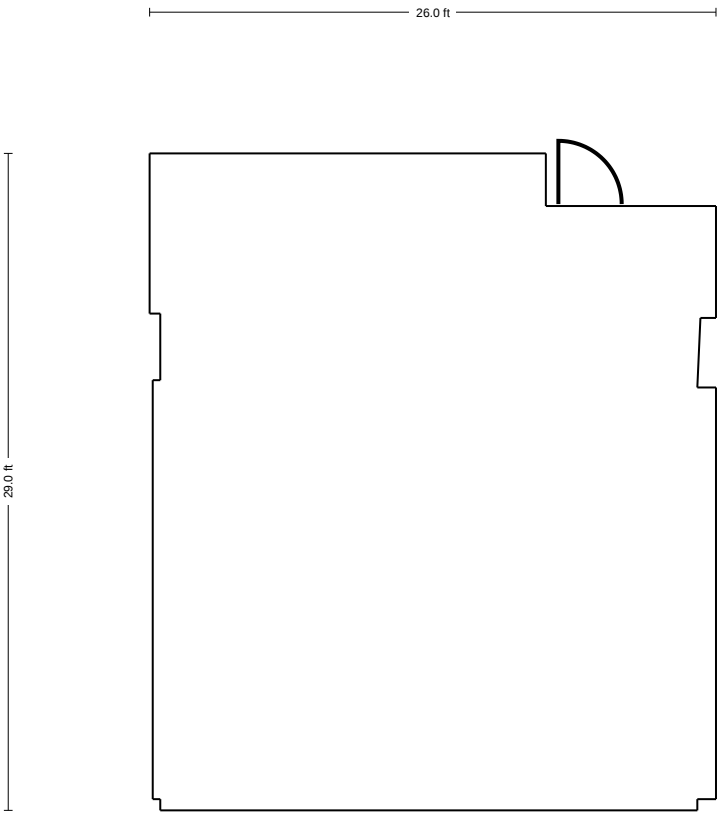

DoubleTree Resort by Hilton Hollywood Beach - Sian A

TOTAL SQUARE FEET: 728 Sq Ft. POWER OUTLETS: 0

4000 S Ocean Dr Hollywood FL 33019

DoubleTree Resort by Hilton Hollywood Beach - Sian B

TOTAL SQUARE FEET: 1456 Sq Ft. POWER OUTLETS: 0

4000 S Ocean Dr Hollywood FL 33019

Sian

Floor: Level 1

DoubleTree Resort by Hilton Hollywood Beach

4000 S Ocean Dr Hollywood FL 33019

DoubleTree Resort by Hilton Hollywood Beach - Ocean

TOTAL SQUARE FEET: 1815 Sq Ft. POWER OUTLETS: 0

4000 S Ocean Dr Hollywood FL 33019

DoubleTree Resort by Hilton Hollywood Beach - Indigo

TOTAL SQUARE FEET: 754 Sq Ft. POWER OUTLETS: 0

4000 S Ocean Dr Hollywood FL 33019

DoubleTree Resort by Hilton Hollywood Beach - Waterway

TOTAL SQUARE FEET: 1815 Sq Ft. POWER OUTLETS: 0

4000 S Ocean Dr Hollywood FL 33019

DoubleTree Resort by Hilton Hollywood Beach - Coral

TOTAL SQUARE FEET: 0 Sq Ft. POWER OUTLETS: 0

4000 S Ocean Dr Hollywood FL 33019